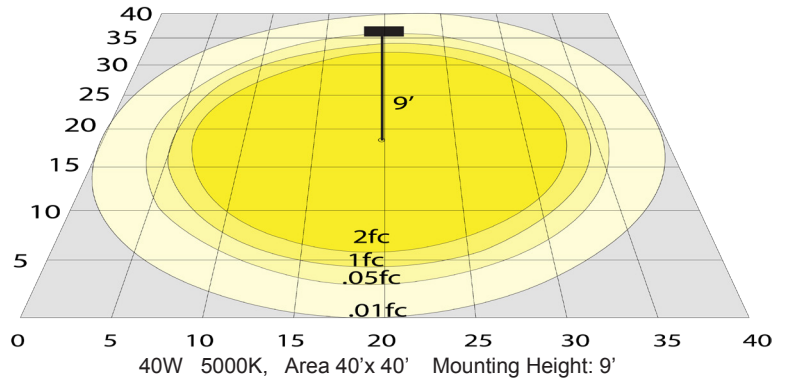

Mechanical:

- Aluminum Housing and Steel Back Plate
- White Glass Lens
- Operating Temperature: -4°F to 104°F
- Wet Location
- 7-Year Warranty
- IP42, Suitable for outdoor use

Lighting:

- Total Lumens: 4000LM Max.
- Color Temperatures: 3000K/4000K/5000K
- Color Rendering Index: CRI ≥ 80
- Beam Angle: 90° x 110°
- Rated life: 70,000 Hrs

Phone: (877) 805-2252 | Fax: (877) 805-2252
www.westgatemfg.com

WG-07212022

Photometrics: WLF-24-40W-MCTP-SRK-218

BUD Rating: B2-U1-G1

Performance Table: WLF-24-40W-MCTP-SRK-218

MODEL NO.	Wattage	Voltage	Lumens	Color Temp.	BUG Rating	LPW
WLF-24-40W-MCTP-WH-SRK-218	24W	120V	2400LM	3000K	B2-U1-G1	100
WLF-24-40W-MCTP-BK-SRK-218	32W		3200LM	4000K		
WLF-24-40W-MCTP-BR-SRK-218	40W		4000LM	5000K		