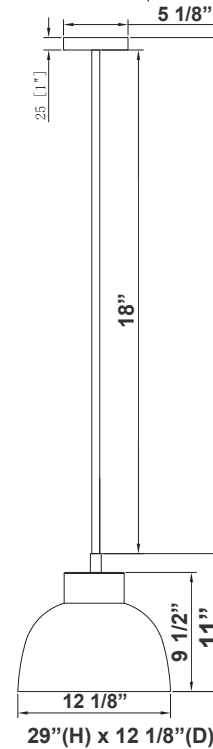

WLF SERIES Outdoor Lighting

WLF-24-40W-MCTP-WH-SRK-218

WLF-24-40W-MCTP-BK-SRK-218

WLF-24-40W-MCTP-BR-SRK-218

12" DOME LIGHT WITH FLAT LENS

MCTP Multi Color Temperature & Multi Power/Wattage (Selectable)

WESTGATE
THE FUTURE IS HERE...AND IT'S QUITE BRIGHT!

Features

- Aluminum Housing and Steel Back Plate
- White Glass Lens
- 18" or 36" Swivel Rod Kit
- 7-Year Warranty
- Multi CCT Power Switch is Inside Fixture

Technical Specifications

Electrical:

- Voltage: 120V AC 60Hz
- Wattage: 24W/32W/40W
- Power Factor: >0.90
- Efficacy: 100 LPW

Sample Ordering

Model Min. Watt Max. Watt Color Temp. Finishes Housing Length

WLF - 24 - 40W - MCTP - [] - SRK - 218

WH = White
BK = Black
BR = Bronze