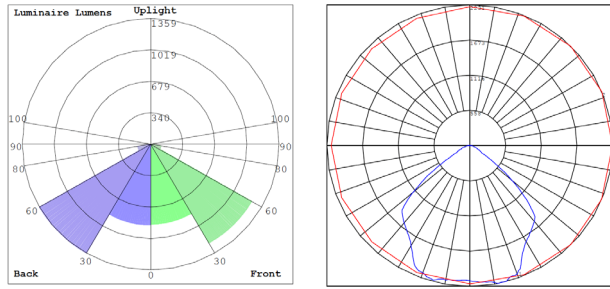

Photometrics: WLF-24-40W-MCTP-SRK-218

BUD Rating: B2-U1-G1